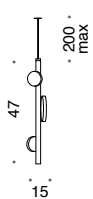

655/1SP
3 x LED 1W
369 lumen -
3000 K

D

655/1SM
4 x LED 1W
492 lumen -
3000 K

D

655/1SG
5 x LED 1W
615 lumen -
3000 K

D

658/1SP
3 x LED 1W
369 lumen -
3000 K

D