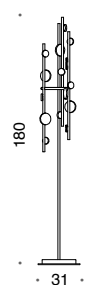

658/1SM
4 x LED 1W
492 lumen -
3000 K

D

658/1SG
5 x LED 1W
615 lumen -
3000 K

D

655/3P
15 x LED 1W
1845 lumen -
3000 K

B - C

655/1A
4 x LED 1W
492 lumen -
3000 K

D