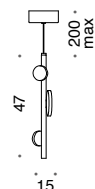

655/1SM
4 x LED 1W
492 lumen -
3000 K

D