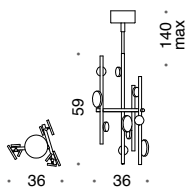

655/9SL
27 x LED 1W
3321 lumen -
3000 K

B - C

655/7
17 x LED 1W
2091 lumen -
3000 K

B - C

655/3+3
15 x LED 1W
1845 lumen -
3000 K

B - C

655/4
11 x LED 1W
1353 lumen -
3000 K

B - C