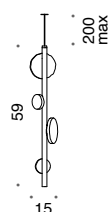

658/1SG
5 x LED 1W
615 lumen -
3000 K

D