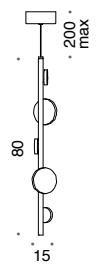

655/1SP
3 x LED 1W
369 lumen -
3000 K

D

655/1SM
4 x LED 1W
492 lumen -
3000 K

D

655/1SG
5 x LED 1W
615 lumen -
3000 K

D

658/1SP
3 x LED 1W
369 lumen -
3000 K

D