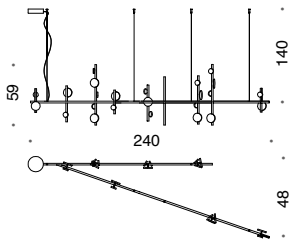

655/9SL
27 x LED 1W
3321 lumen -
3000 K

B - C

655/7
17 x LED 1W
2091 lumen -
3000 K

B - C

655/3+3
15 x LED 1W
1845 lumen -
3000 K

B - C

655/4
11 x LED 1W
1353 lumen -
3000 K

B - C