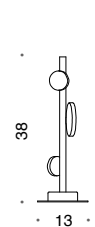

655/2A
8 x LED 1W
984 lumen -
3000 K

D

655/LP
3 x LED 1W
369 lumen -
3000 K

D

655/LG
4 x LED 1W
492 lumen -
3000 K

D