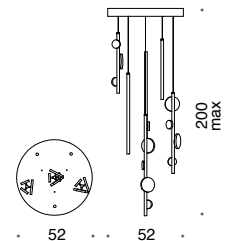

655/9SL
27 x LED 1W
3321 lumen -
3000 K

B - C

655/7
17 x LED 1W
2091 lumen -
3000 K

B - C

655/3+3
15 x LED 1W
1845 lumen -
3000 K

B - C

655/4
11 x LED 1W
1353 lumen -
3000 K

B - C