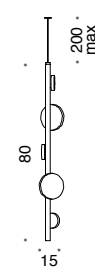

658/1SM
4 x LED 1W
492 lumen -
3000 K

D

658/1SG
5 x LED 1W
615 lumen -
3000 K

D

655/3P
15 x LED 1W
1845 lumen -
3000 K

B - C

655/1A
4 x LED 1W
492 lumen -
3000 K

D