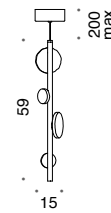

655/1SP
3 x LED 1W
369 lumen -
3000 K

D

655/1SM
4 x LED 1W
492 lumen -
3000 K

D

655/1SG
5 x LED 1W
615 lumen -
3000 K

D

658/1SP
3 x LED 1W
369 lumen -
3000 K

D